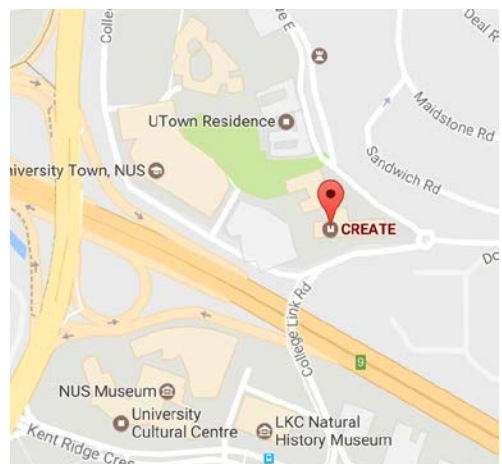

**By MRT Train** (about S\$ 1.40, 35 minutes each way)

- From the Bayfront Station (DT16) on the Downtown Line (Blue), board the train towards Bukit Panjang Station and alight at Botanic Gardens MRT Station (DT9), 7 stops later.
- Change to the Circle Line (Orange), board the train towards Harbourfront Station and alight at Kent Ridge MRT Station (CC24), 5 stops later.
- Exit the Station via the **Entrance A**. There is free shuttle service that takes you to the Advanced Robotics Centre directly. Pick-up point is at **Bus Stop 3** at Kent Ridge MRT station via Entrance A. There will be volunteers with the NUS Advanced Robotics Center Open House signage at the pick-up point.

### Free shuttle bus services

There are two free shuttle bus services. One picks you up at Kent Ridge MRT Station Bus Stop 3 and takes you to the autonomous vehicle demo and then the Advanced Robotics Center. The other one shuttles between the Advanced Robotics Center and the site for autonomous vehicle demo. See the shuttle bus schedules below.

### Questions?

Email: [robotics@nus.edu.sg](mailto:robotics@nus.edu.sg)

Tel: +65 66012806

Kent Ridge MRT Station (CC24) **Entrance A**

**Bus Stop 3** along Lower Kent Ridge Road (free shuttle bus pickup point)

## Free shuttle services

**Route 1.** Bus Stop 3, Kent Ridge Station → Autonomous Vehicles Demo Site → Advanced Robotics Center → Bus Stop 3, Kent Ridge Station. The last bus from the Advanced Robotics Center will depart for Kent Ridge Station and then to Marina Bay Sands.